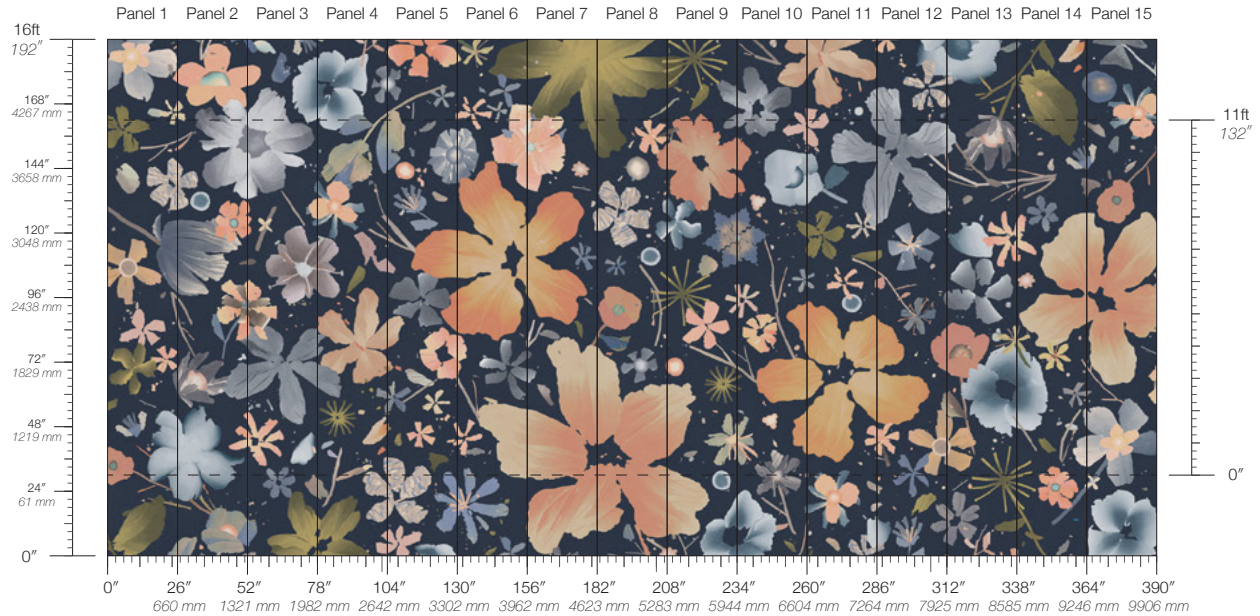

# Botanica Perennial

Suitable for residential and some commercial projects

**COLOR**  
Perennial

**ITEM**  
6214

**CONTENT**  
Clay-Coated Paper

**PANEL WIDTH**  
26" / 661 mm trimmed

**PANEL HEIGHT**  
132" / 3353 mm standard  
192" / 4877 mm extended